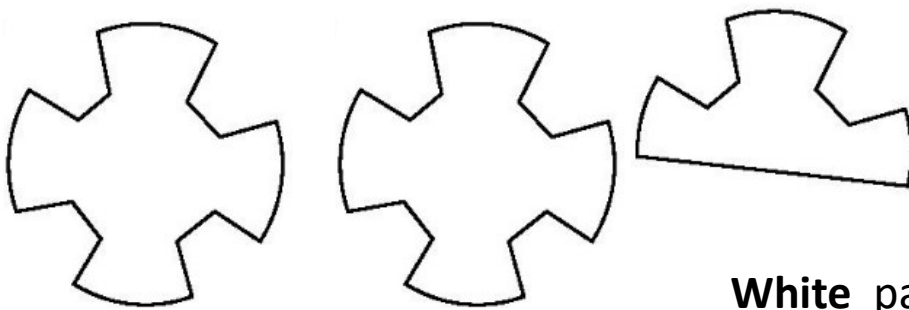

Orange paper (2 circles and 1/2 circle)

Cut 2 long strips of orange for face and cut 5 short strips for face

White paper (puzzle pieces)

Black paper (eyes)

Cut 1 strip of grey paper for top of BB8's head and 2 grey strips for antennae

BB-8 Paper Plate Craft